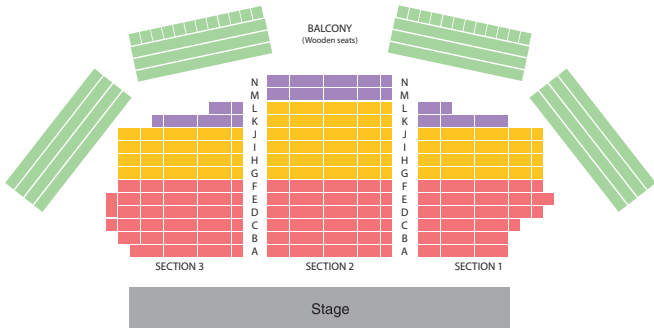

BEND CHURCH OF THE NAZARENE

Call 541-593-9310
for ADA seating