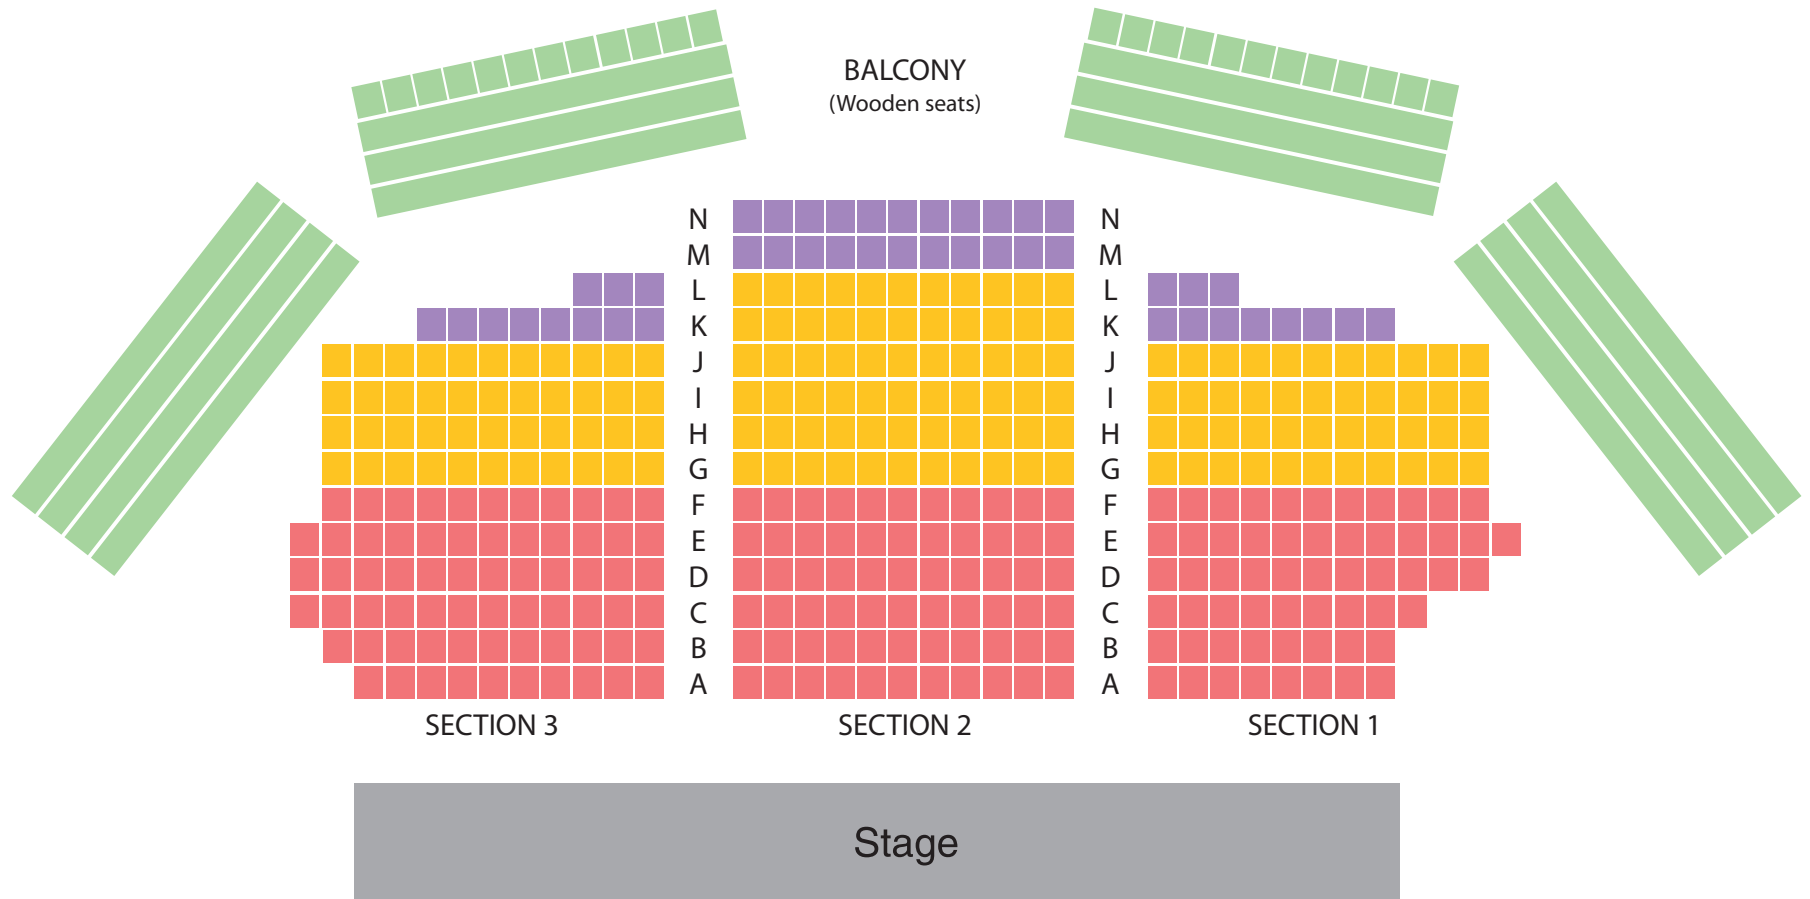

# BEND CHURCH OF THE NAZARENE

- Sec A
- Sec B
- Sec C
- Balcony General Admission

Call 541-593-9310  
for ADA seating